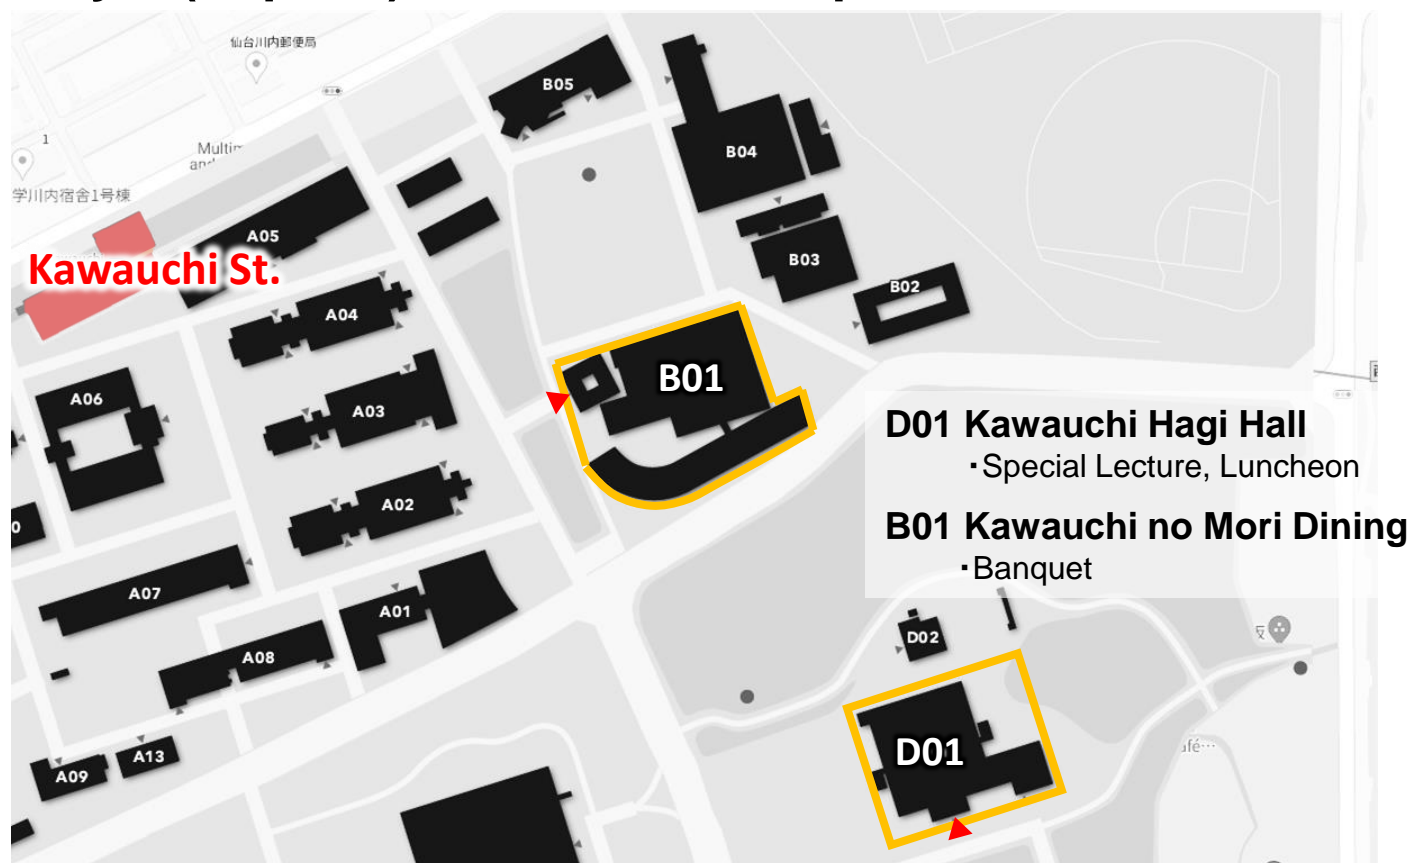

# Campus Map

## ➤ Day 1 (Sep. 8<sup>th</sup>), Day 3 (Sep. 10<sup>th</sup>) : Aobayama Campus

## ➤ Day 2 (Sep. 9<sup>th</sup>) : Kawauchi Campus

## ➤ Kawauchi Hagi Hall (D01)

1st Floor

2nd Floor

- Hall
- Lounge (Luncheon venue)

- ① Enter through the main entrance
- ② Go up to 2<sup>nd</sup> floor
- ③ Go to lounge (luncheon venue)