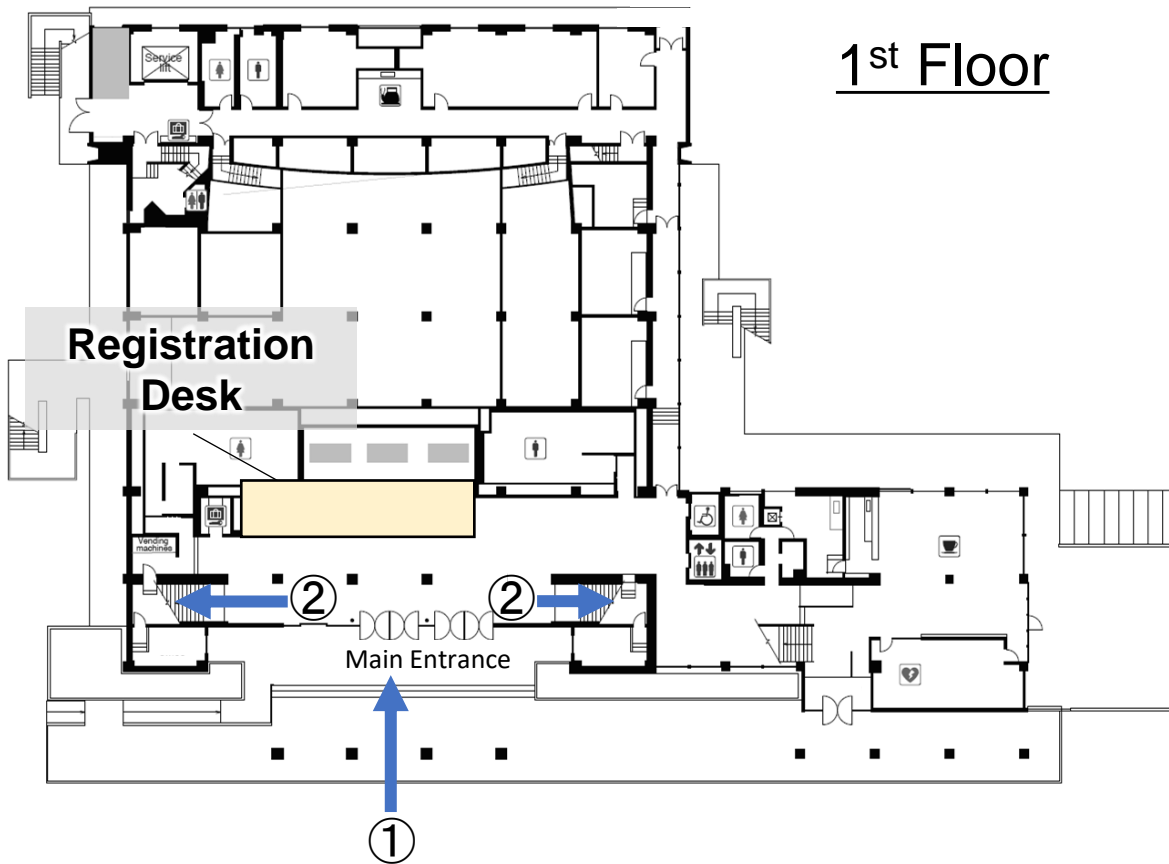

# Floor Map

## ➤ Kawauchi Hagi Hall (D01)

1st Floor

2nd Floor

- Hall
- Lounge (Luncheon venue)

- ① Enter through the main entrance
- ② Go up to 2<sup>nd</sup> floor
- ③ Go to lounge (luncheon venue)