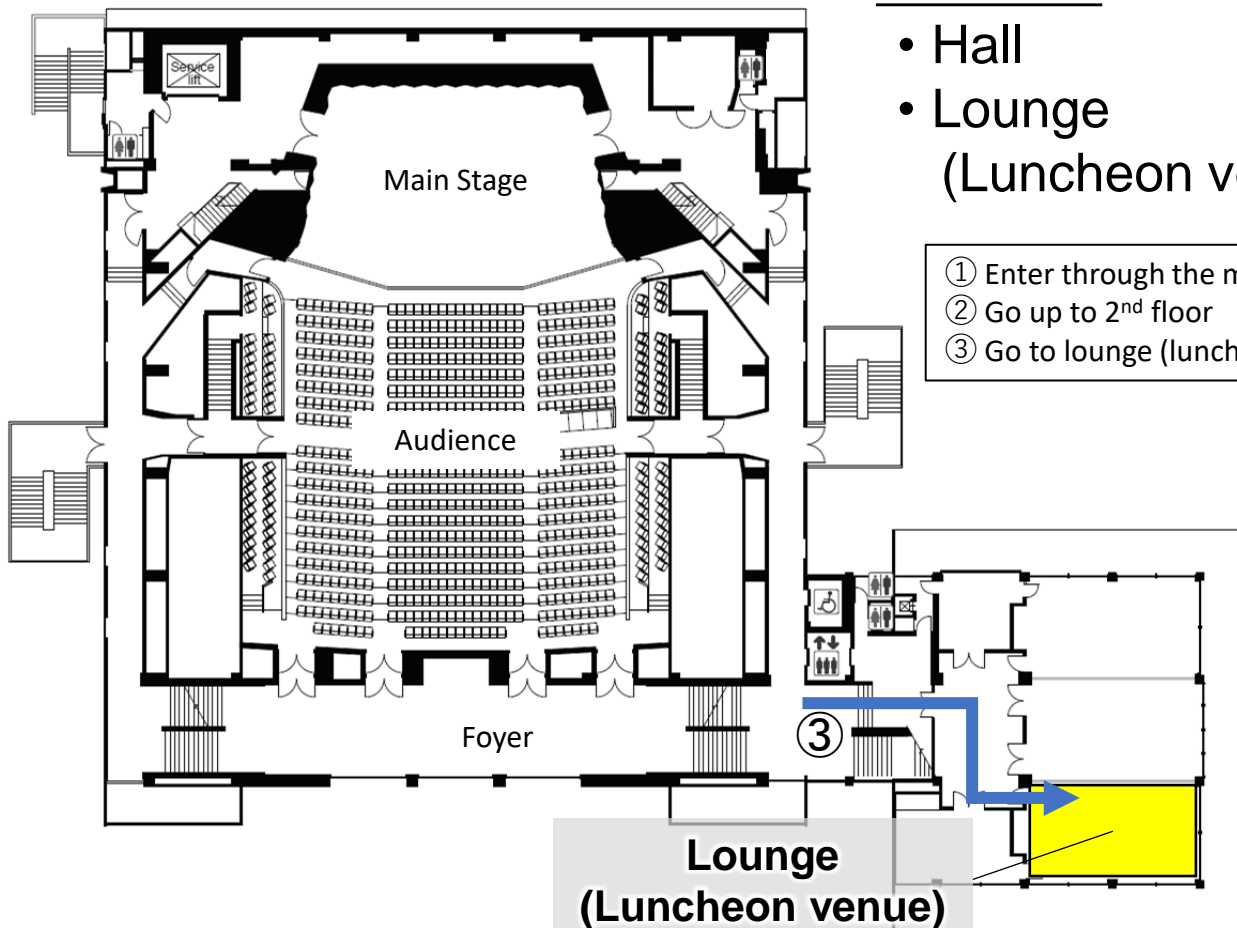

# Floor Map

## ➤ Kawauchi Hagi Hall (D01)

1st Floor

2nd Floor

- Hall
- Lounge (Luncheon venue)

- ① Enter through the main entrance
- ② Go up to 2<sup>nd</sup> floor
- ③ Go to lounge (luncheon venue)