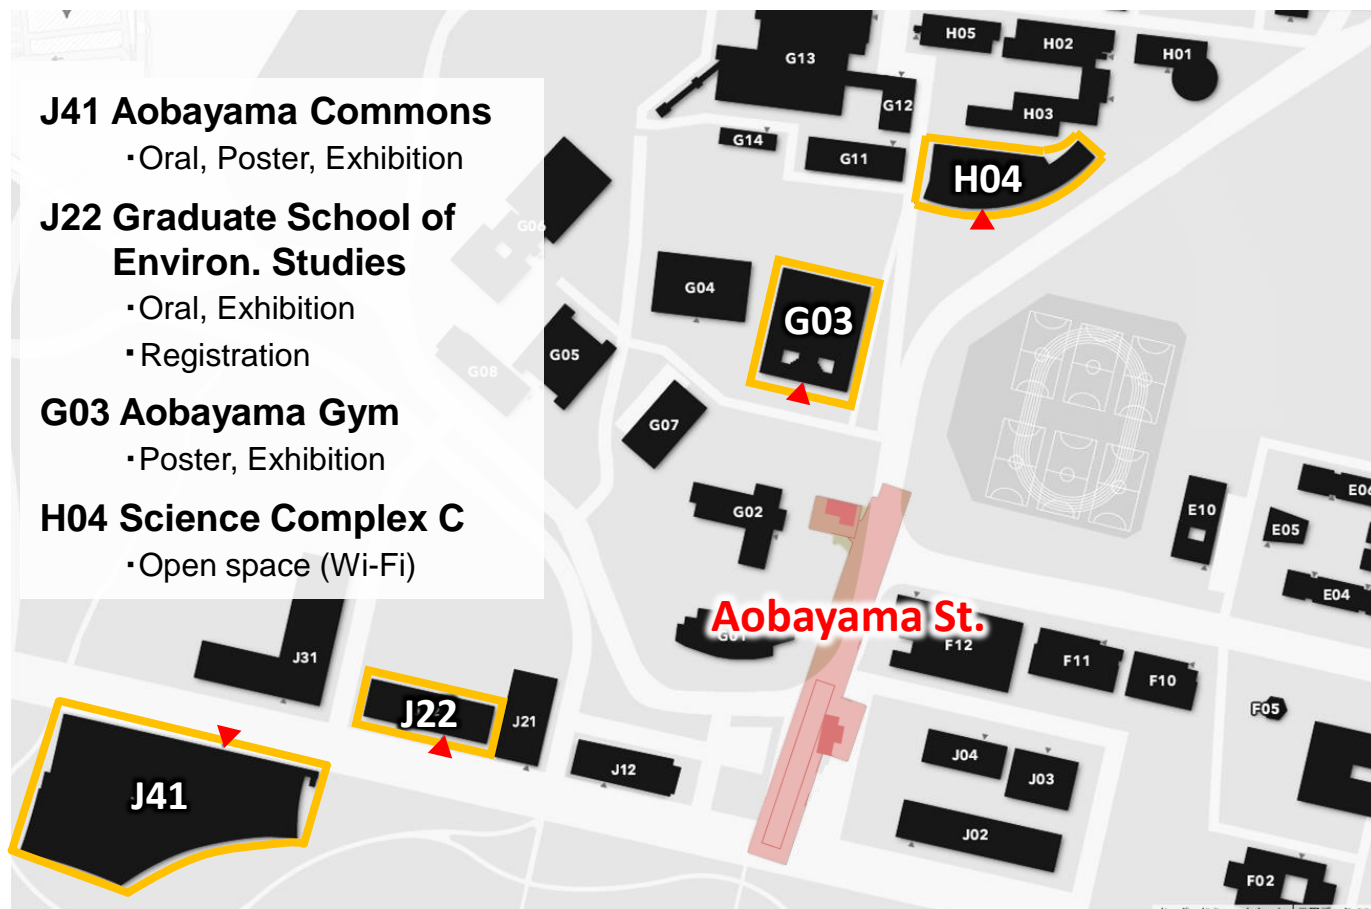

# Campus Map

## ➤ Day 1 (Sep. 8<sup>th</sup>), Day 3 (Sep. 10<sup>th</sup>) : Aobayama Campus

## ➤ Day 2 (Sep. 9<sup>th</sup>) : Kawauchi Campus

## ➤ Kawauchi Hagi Hall (D01)

1st Floor

2nd Floor

- Hall
- Lounge (Luncheon venue)

- ① Enter through the main entrance
- ② Go up to 2<sup>nd</sup> floor
- ③ Go to lounge (luncheon venue)